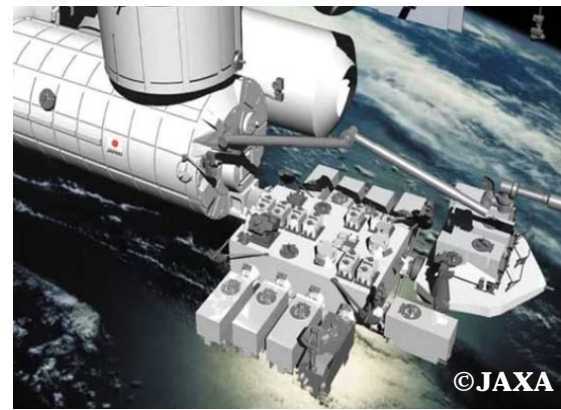

ISS Kibo External Platform Utilization Services