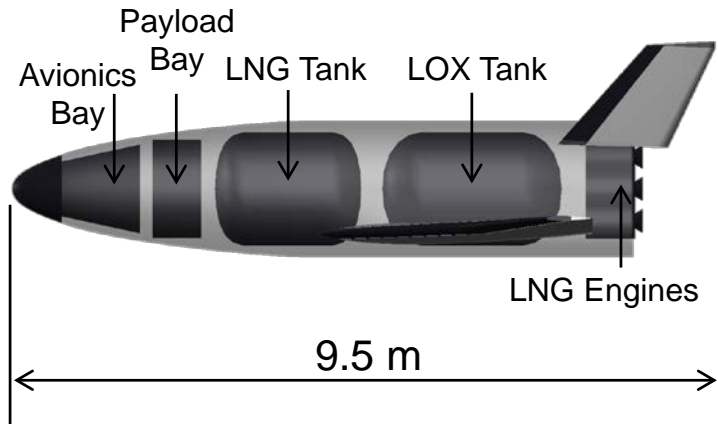

SW plans to launch a suborbital spaceplane for Scientific Research in 2022, for small Satellite Launch in 2024 and for Space tourism in 2027.

PRODUCT

Suborbital Spaceplane
(Scientific Research)

Suborbital Spaceplane
(Small Satellite Launch)