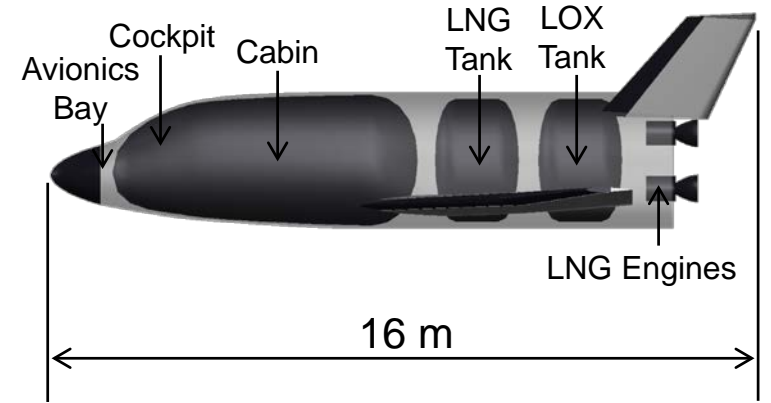

SW plans to launch a suborbital spaceplane for Scientific Research in 2022, for small Satellite Launch in 2024 and for Space tourism in 2027.

PRODUCT

Suborbital Spaceplane
(Scientific Research)

Suborbital Spaceplane
(Small Satellite Launch)