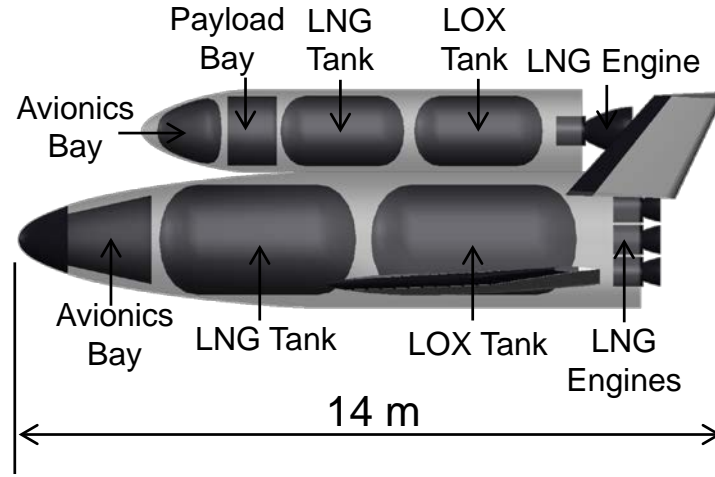

SW plans to launch a suborbital spaceplane for Scientific Research in 2022, for small Satellite Launch in 2024 and for Space tourism in 2027.

PRODUCT

Suborbital Spaceplane
(Scientific Research)

Suborbital Spaceplane
(Small Satellite Launch)