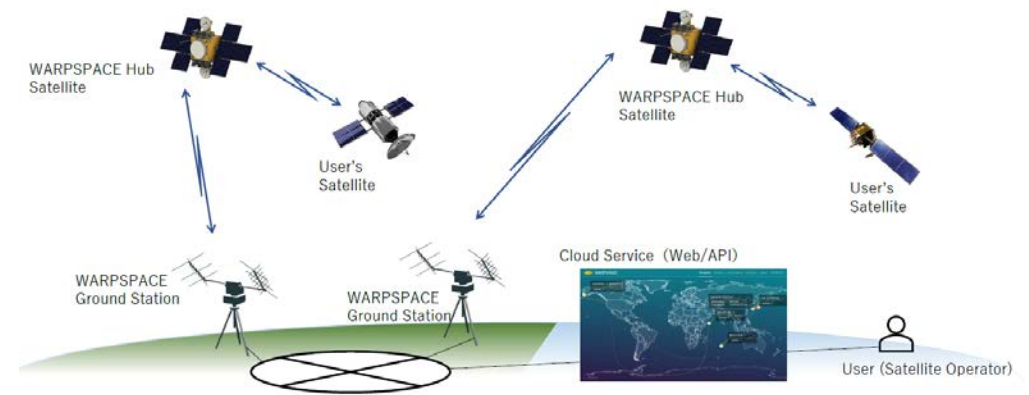

WarpHub InterSat 01
Orbit 10,000km altitude

WarpHub InterSat 02
Orbit 1000km altitude

WarpHub InterSat 03

WARPSPACE

Be launched by
2022

The graphic features a central Earth globe with three satellite orbits. WarpHub InterSat 01 is in a 10,000km orbit, while 02 and 03 are in a 1000km orbit. Blue lines represent optical links between the satellites and the ground stations. The WarpSpace logo is in the top right, and the launch year '2022' is at the bottom right.

WarpHub InterSat Service

Anytime Anywhere
Delivering the internet anywhere in space

User satellites can connect the hub satellite and have a fast 24/7 link with equipping only an ultra-compact communication module of optical laser component. WarpHub will realize a full-time connection and overwhelming high cost performance for satellite communication.